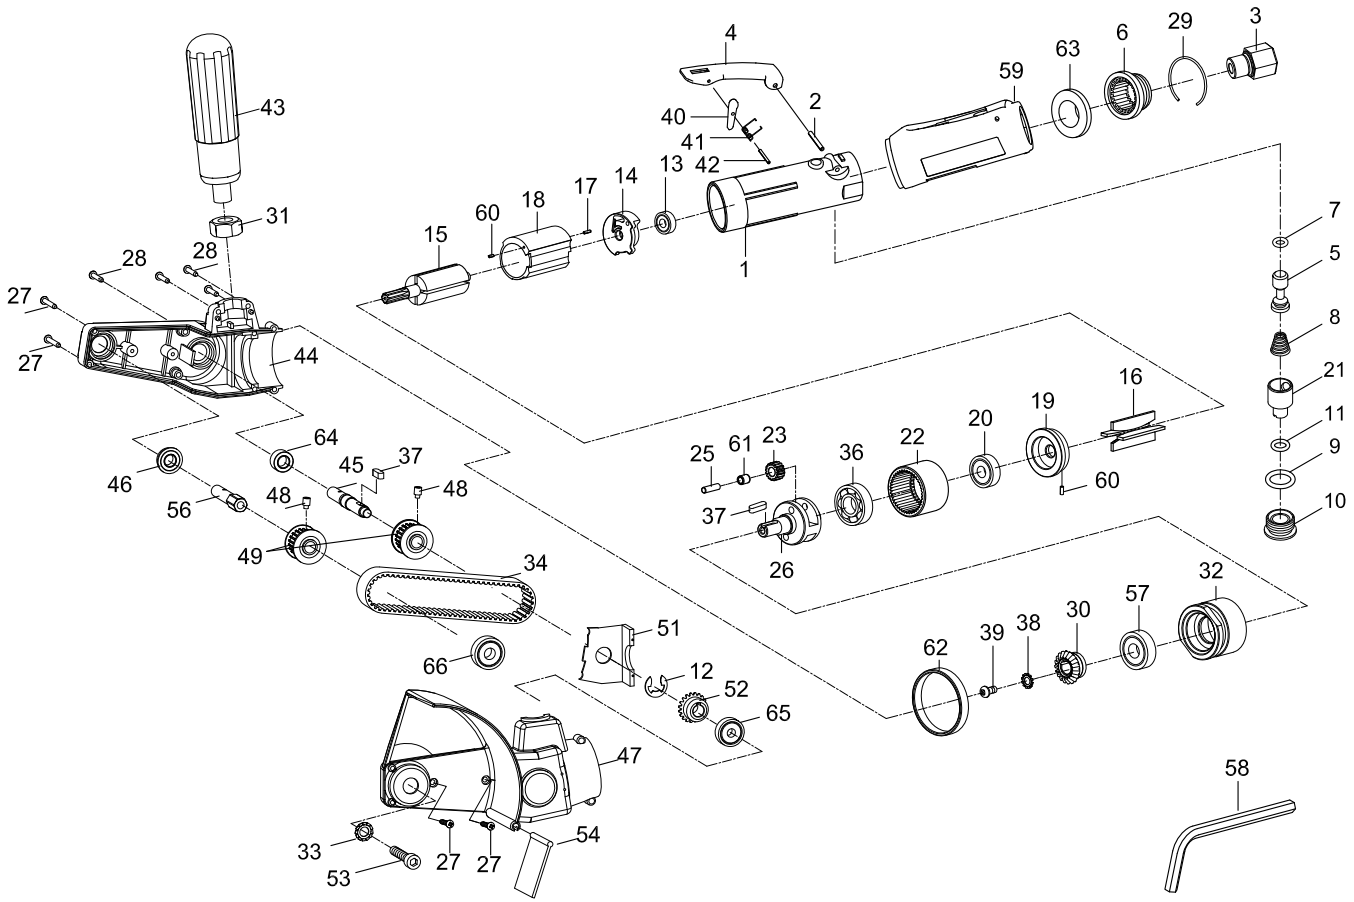

UTILITY IN-LINE DRIVER

Index No.	Parts No.	Description	Index No.	Parts No.	Description
1	301101	Motor Housing	33	690133	Toothed Washer
2	30102	Spring Pin (3*24L)	34	690134	Toothed Belt
3	51203	Air Inlet	36	040313	Ball Bearing (6001)
4	6K-301104	Throttle Lever	37	690121	Key(2) (3*10)
5	6K-301105	Valve Stem	38	690111	Toothed Washer (BW-4.5)
6	51206	Exhaust Deflector	39	690110	Screw
7	70107	O-Ring (4.8*1.9)	40	522239	Safety Bar
8	51208	Spring	41	522212	Spring
9	70123	O-Ring (11.8*2.4)	42	51542	Spring Pin (2*18L)
10	51210	Throttle Valve Plug	43	690137	Handle
11	40305	O-Ring (6.5*2.0)	44	690107	Plastic Housing(R)
12	690112	E-Ring (ETW-8)	45	690120	Belt Drive Shaft
13	052213	Ball Bearing (696ZZ)	46	0690108	Ball Bearing (LF-688ZZ)
14	301114	End Plate	47	690108-11	Plastic Housing(L)
15	95-301115	Rotor	48	690117	Set Screw(2) (M4)
16	512216	Rotor Blades(4)	49	690109	Toothed Pulley(2)
17	30117	Spring Pin (1.5*6L)	51	690113	Inner Bulkhead
18	512218	Cylinder	52	690122	Bevel Gear
19	95-301119	Front End Plate	53	20523	Hexagonal Hole Screw (M6*25L)
20	030120	Ball Bearing (608ZZ)	54	690136	Dust Cover
21	51221	Air Regulator	56	690123	Spindle
22	70922	Internal Gear	57	051220	Ball Bearing (6000ZZ)
23	690146	Planet Gear(2)	58	10018	Hex. Key Wrench (5mm)
25	746425	Pin(2) (4*14.8L)	59	6K-301152	Grip
26	690126	Planet Cage	60	30117-22	Spring Pin(2) (1.5*4)
27	690127	Tapping Screw(4) (TS 2.9*20L)	61	690145	Bushing(2)
28	690128	Tapping Screw(8) (TS2.9*16L)	62	95-301120	Decoration Ring
29	51229	Retaining Ring	63	51250	Muffler
30	690130	Bevel Gear	64	0688ZZ	Ball Bearing (688ZZ)
31	690131	Nut	65	030113	Ball Bearing (626ZZ)
32	690132	Housing Cap	66	030120-12	Ball Bearing (608RS)