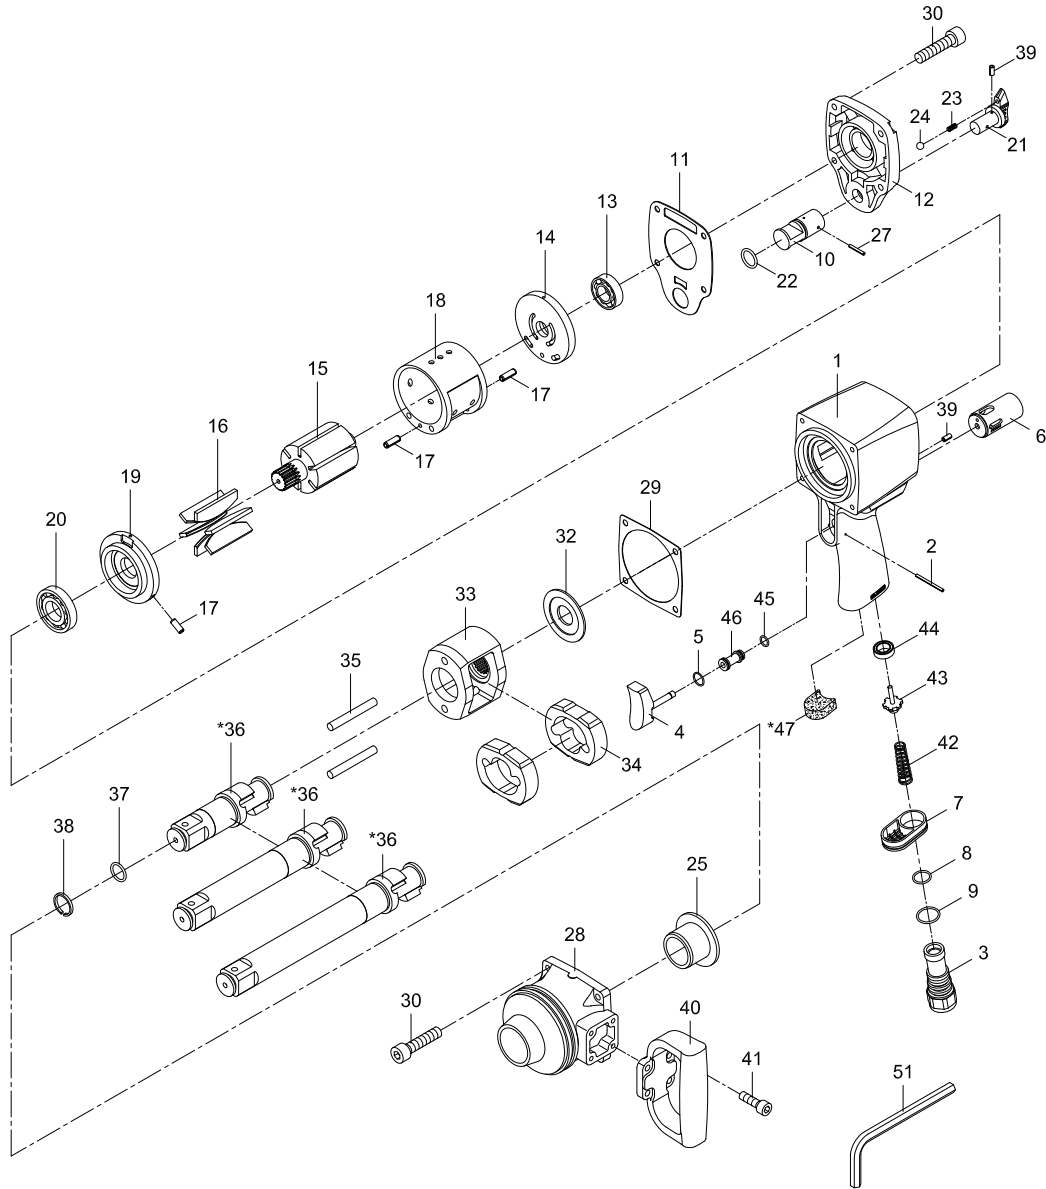

1" PROFESSIONAL IMPACT WRENCH

Index No.	Parts No.	Description	Index No.	Parts No.	Description
1	47-407401	Motor Housing	25	47-407325	Anvil Bushing
2	SP02002600	Spring Pin (2x26)	27	50102-12	Spring Pin (3x20)
3	47-407403	Air Inlet	28	47-407328	Hammer Case
4	47-407404	Trigger	29	47-407335	Gasket
5	52236	O-Ring (10.5x1)	30	7H-753539	Screw (8) (M6x25)
6	47-407406	Reverse Valve Bushing	32	47-407327	Washer
7	47-407407	Exhaust Diffuser	33	47-407308	Hammer Cage
8	72009	O-Ring (15.7x1.7)	34	47-407311	Hammer (2)
9	72023	O-Ring (20.35x1.78)	35	47-407317	Hammer Pin (2)
10	47-407410	Reverse Valve (4x28)		47-407302-11	Anvil (1")
11	47-407434	Gasket	*36	47-4073L02-71	Anvil (1" L=7")
12	47-407420	Rear Cover		47-4073L02-81	Anvil (1" L=8")
13	020320-12	Ball Bearing (6003z)	37	10211	O-Ring
14	47-407314	Rear End Plate	38	47-405112	Retainer Ring
15	47-407315	Rotor	39	70117-13	Spring Pin (2.5x5)
16	47-407316	Rotor Blade (6)	40	47-407360	Dead Handle
17	SP04001000	Spring Pin (3) (4x10)	41	7H-753528	Screw (4) (M6x20)
18	47-407318	Cylinder	42	43-403647	Valve Spring
19	47-407419	Front End Plate	43	43-403148	Valve Stem
20	0R14	Ball Bearing (R14)	44	43-403145	Rubber Spacer
21	47-407421	Reverse Lever	45	OR00765102	O-Ring (7.65x1.2)
22	OR01608204	O-Ring (16.8x2.4)	46	47-407446	Valve Bushing
23	43-403323	Spring	*47	47-407453	Damping Diffuser
24	5K-3011B25	Steel Ball (9/64")	51	10018	Hex.Key Wrench (5)

* Optional Parts

47-4074-0001