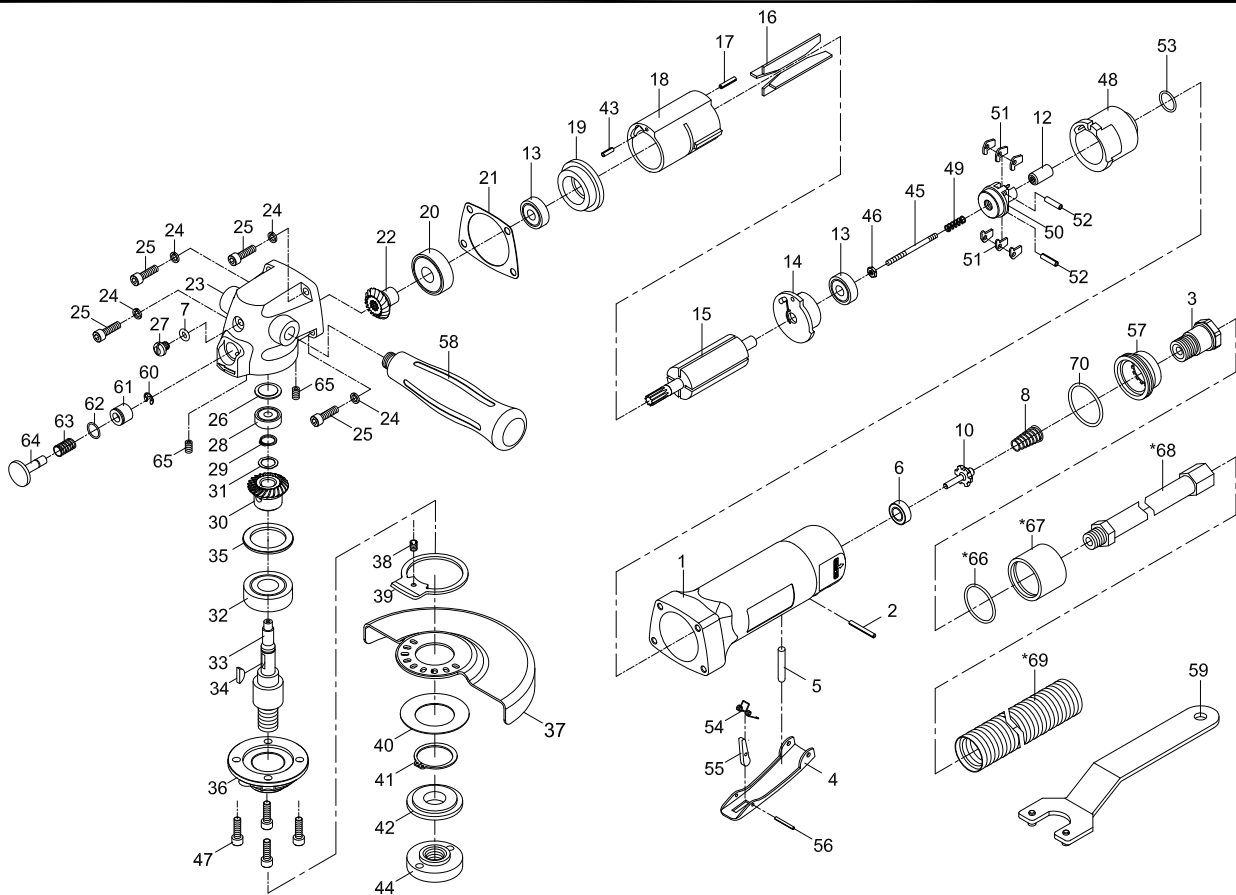

# 5" GOVERNED DISC GRINDER

Index No.	Parts No.	Description	Index No.	Parts No.	Description
1	5D-6192PA01	Motor Housing	37	5D-6192S02	Disc Cover
2	30102	Spring Pin (3x24)	38	5D-6192S08	Spring
3	5D-619203	Air Inlet	39	5D-6192S09	Lock Ring
4	6K-301104	Throttle Lever	40	5D-6192S10	Disc Spring
5	5D-619205	Pin	41	STW27	Retaining Ring (STW-27)
6	75-725145	Rubber Spacer	42	619538A	Flange (M14)
7	61907	O-Ring (4.9x2.2)	43	61048	Spring Pin (2.5x8)
8	73108	Spring	44	619540A	Flange Nut (M14x2.0P)
10	75-725146	Valve Stem	45	61941	Adjust Screw
12	61912	Plunger	46	61942	Adjust Nut
13	030120	Ball Bearing (2) (608zz)	47	40343-12	Screw (4) (M5x16)
14	5D-619214	Rear Plate	48	5D-619224	Inlet Guide
15	61915	Rotor	49	61945	Spring
16	61916	Rotor Blade (4)	50	61946	Governor
17	206106	Spring Pin (2.5x12)	51	61947	Pendulum (6)
18	5D-619218	Cylinder	52	40317-13	Spring Pin (2) (3x12)
19	5D-619219	Front End Plate	53	82247	O-Ring (13.5x1.5)
20	080227	Ball Bearing (6201z)	54	522212	Spring
21	5D-619008	Gasket	55	522239	Safety Bar
22	61922	Bevel Gear	56	51542	Spring Pin (2x18)
23	5D-619228	Gear Housing	57	5D-619207	Exhaust Diffuser
24	40344	Spring Washer (4) (M5)	58	610238	Side Handle
25	62025	Screw (4) (M5x18)	59	619554	Pin Wrench
26	61926	Spacer	60	62047	Retaining Ring (ETW-4)
27	61927	Screw (M6x6)	61	5D-619227	Bushing
28	030113	Ball Bearing (626zz)	62	52236	O-Ring (10.5x1)
29	60319	Retaining Ring (STW-10)	63	82208	Spring
30	5D-6192S30	Bevel Gear	64	5D-619229	Spindle Stop Button
31	61931	Wave Washer (WW-10)	65	82246-12	Set Screw(2) (M5x8)
32	061932-11	Ball Bearing (6202zz)	*66	OR02700200-1	O-Ring (27x2)
33	5D-6192S26	Spindle (M14x2)	*67	5D-619247	Clamp
34	61934-11	Key (3x13)	*68	51239	Hose (29.5x2)
35	5D-6192S11	Spacer	*69	5D-619249	Exhaust Hose
36	5D-6192S07	Bearing Cap	70	206011	O-Ring

\* Option Parts

5D-6192PS-0001